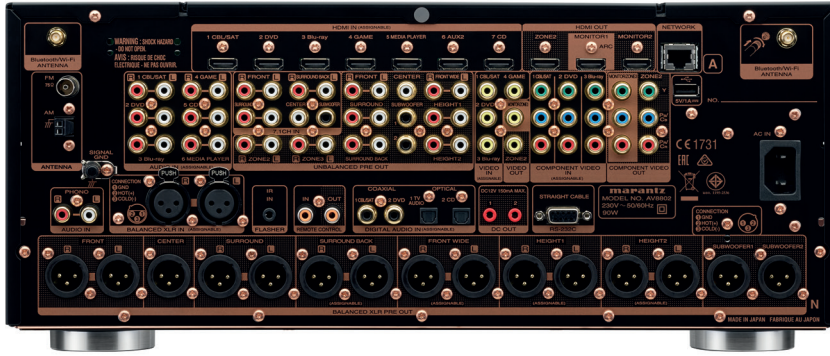

marantz®

AV8802A

MULTICHANNEL AV PRE-AMPLIFIER WITH WIFI & BLUETOOTH

FEATURES	AV8802A
MULTICHANNEL SURROUND	
DTS HD Master / DTS 5.1 / DTS ES / DTS 96/24	• / • / • / •
Dolby Digital Plus / Dolby TrueHD / Dolby Surround	• / • / •
Dolby Atmos	•
Auro-3D	• (upgrade-ready) up to Auro 10.1
Audyssey DSX	•
dts-Neo:X (11.1ch)	•
Multichannel Stereo	•
Compressed audio Enhancer: MDAx2	•
NETWORK	
DLNA Certified	• (v1.5)
Lossy formats MP3 / WMA / AAC	• / • / •
Lossless formats FLAC / ALAC / WAV	• / • / •
DSD Streaming	• (2.8 MHz)
FLAC HD 192/24 / WAV 192/24 / ALAC 96/24	• / • / •
Gapless playback	• (FLAC, WAV, ALAC, DSD)
Photo streaming (JPEG)	•
AirPlay audio streaming	•
Windows PlayTo / Windows 8/RT compatible	• / •
Internet Radio (vTuner) / Spotify Connect *	• / •
Compatible with Remote APP for Smart Phones	Android/iOS
Ethernet / Wi-Fi	• / • (dual antenna)
CONVENIENT AND SOUND	
FM / AM Tuner	• / •
Current Feedback Topology	•
Hyper Dynamic Amplifier Modules (HDAM)	•
High grade audio components	•
Bluetooth	•
Auto speaker setup by microphone	Audyssey Mult EQ XT32 (Pro)
Audyssey Dynamic EQ / Dynamic Volume	• / •
Video conversion	CVBS > HDMI; Comp > HDMI
Video processing	>1080p, 4K 50/60Hz
ISF Certification	•
HDMI pass-through on stand-by	•
3D video pass-through / Audio Return Channel	• / •
On Screen Display: Advanced GUI	•
GUI overlay on HDMI	•
Setup Assistant (English, German, French, Spanish, Italian, Dutch, Swedish, Polish, Russian)	•
Smart Select	4 presets
Variable cross over	•
Multiroom zones	3
Optimized Bass Redirection	•

INPUTS/OUTPUTS	
VIDEO	
Composite In / Out	4+1 / 2 (main + zone)
Component In / Out	3 / 1
HDMI In / Out	7+1 / 3 (2 main + zone)
AUDIO	
Analogue In / Out	6+1 (1x XLR) / 0
Digital Optical In	2
Digital Coaxial In	2
Multichannel Pre Out	• (13.2 RCA & 13.2 XLR)
Subwoofer Out	(2 RCA & 2 XLR)
Zone audio preout	•
7.1 multichannel input	•
OTHERS	
Copper plated chassis	•
Power transformer	Toroidal
Gold-plated terminals	•
Bi-amp drive	•
Multi-Room Preout	•
RS232 control	•
IR Flasher In	•
DC Trigger output	2
Marantz remote bus	•
Network: (IP-control / update)	• / •
Front Inputs: HDMI / USB	• / •
USB Audio / Made for iPod / Made for iPhone	• / • / •
GENERAL	
Available colours	Black
System Remote Control	RC027SR
Power Consumption in W	90
Standby Consumption in W	0.2 (with CEC 0.5)
Maximum Dimensions (W x D x H) in mm	440 x 389 x 185
Weight in kg	13.6

* This feature is not available in all countries.

Manufactured under license from Dolby Laboratories. Dolby, Dolby Atmos, and the double-D symbol are trademarks of Dolby Laboratories. The Bluetooth® word mark and logos are registered trademarks owned by Bluetooth SIG, Inc. and any use of such marks by D&M Holdings Inc. is under license. The Spotify software is subject to third party licenses found here: www.spotify.com/connect/third-party-licenses. Other trademarks and trade names are those of their respective owners. Marantz is a trademark or registered trademark of D&M Holdings, Inc.

Design and specifications are subject to change by Marantz without notice.