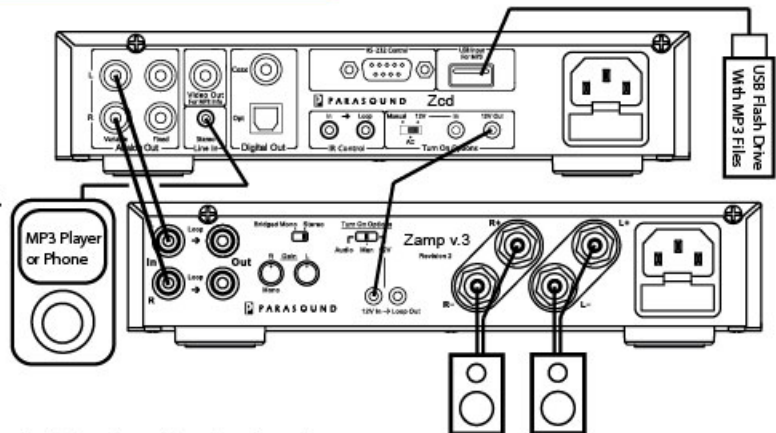

Parasound Z offers giant performance in small packages

Use a Zcd with a Zamp v.3 for a high performance desktop system

- The zcd's built in volume control allows for use without a preamp. Simply plug the Zcd directly into any amp!
- Easily integrate a portable MP3 player or smart phone using the Zcd's line input jack.
- Playback MP3 files stored on a USB flash drive or CD-R.

Use a Zdac with a Zamp v.3 for unmatched digital audio playback

- Connect to a PC or MAC's USB port to decode any stored digital audio with amazing clarity.
- Connect to a Digital Media player such as a Sonos® system for dramatic sound quality improvements.
- Use the volume control on your computer or Sonos® system for easy integration without a preamp!