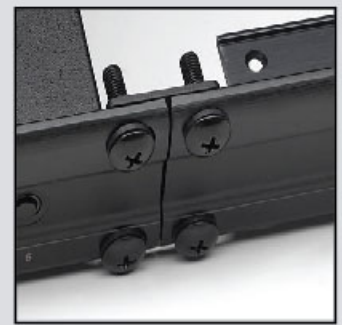

SBS Coupler