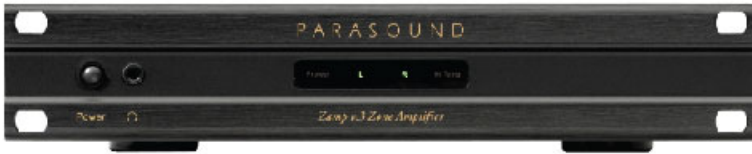

### Zamp v.3 Two Channel Amplifier

**NEW!**

- 45w/ch 8  $\Omega$  • 60w/ ch 4  $\Omega$  • 90w mono 8  $\Omega$
- Automatic on/off by 12 V trigger or audio signal
- Level controls for each channel
- Fully discrete circuitry with Toroid transformer
- Unique half-rack width chassis; 1 rack space high
- Black can rack mount, Silver does not rack mount

### Zpre2 Stereo Preamplifier with Video

**NEW!**

- Four stereo audio inputs
- Four Composite video inputs
- 4 unique IR code sets allow up to 4 units to be used independently in a single install
- Bass and treble controls
- Two-way RS-232 serial port
- Automatic turn on/off by 12 V trigger
- Unique half-rack width chassis; 1 rack space high
- Black can rack mount, Silver does not rack mount