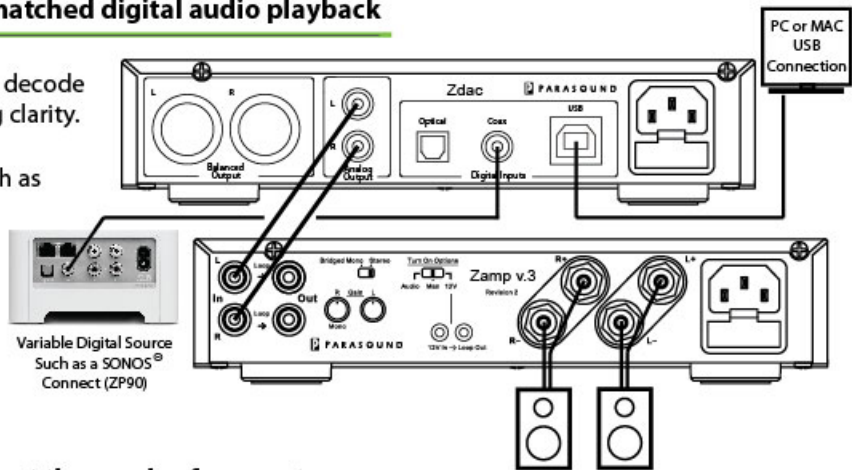

(SONOS® is a registered trademark of Sonos, Inc.)

Mix and Match Z components to meet the needs of any system

- Add a Zpre2 preamplifier for larger systems with multiple analog sources.
- Use a Zdac with a Zcd for the ultimate in CD playback in limited space.
- Add additional Zamp v.3 amplifiers to power speakers in additional rooms.
- Perfect for an office, bedroom, restaurant, bar, or anywhere outstanding sound quality and compact size are needed.
- Flexibility and sound quality come together in Parasound Z products. They rival the performance of full-size audio systems costing far more.
- More models available including an AM/FM tuner, two phono preamps, a speaker selector and a cooling fan.