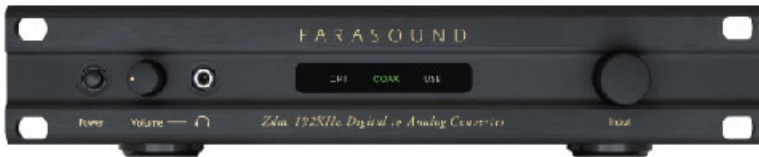

Zdac 192kHz Digital to Analog Converter

NEW!

Available 4th quarter 2012

- Premium 24-bit/192 kHz Digital to Analog Converter
- USB input for playing music from a PC or Mac
- Optical and Coaxial digital inputs
- Add to a Sonos Connect for dramatic sound improvements
- RCA unbalanced and XLR balanced outputs
- Upsamples and reclocks to 422kHz/24bit
- Oversized toroidal power transformer
- No computer drivers needed (Plug and Play)
- Headphone output with volume control
- Unique half-rack width chassis; 1 rack space high
- Black can rack mount, Silver does not rack mount