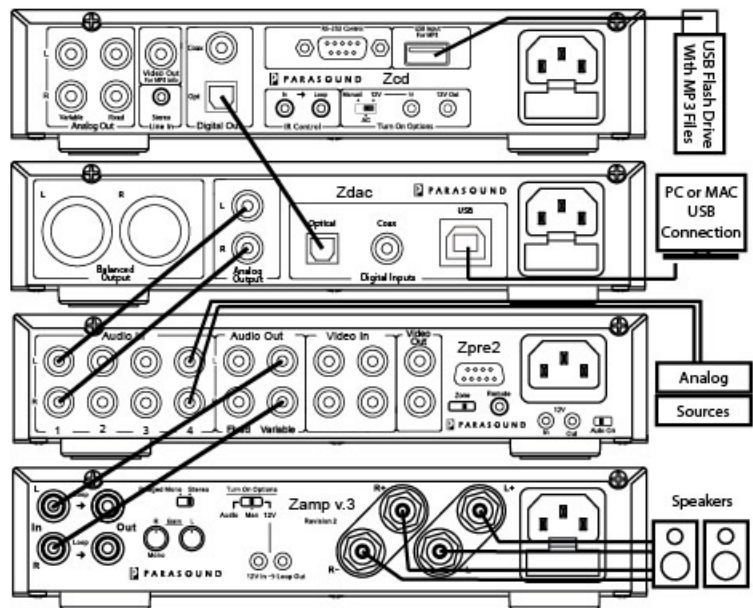

PARASOUND PRODUCTS, INC. 2250 MCKINNON AVE. SAN FRANCISCO, CA 94124 415-397-7100

For more photos, features, specifications and product manuals, visit us at www.parasound.com

2012REV.2